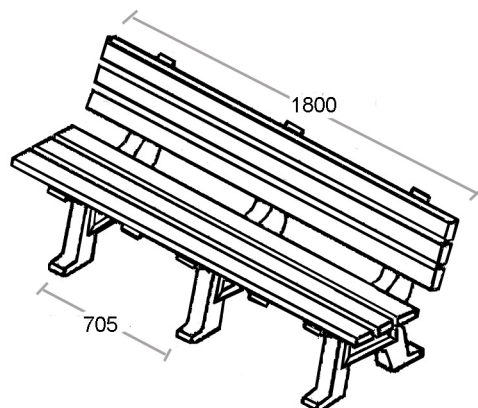

KIMBERLEY SEAT RECYCLED PLASTIC

Metal Art Limited
Street & Park Furniture

DESCRIPTION

Popular six slat seat manufactured from Replas recycled plastic. Optional fixing method and choice of lengths.

SLAT DIMENSIONS

Section - 40 x 90mm

- Length 1100mm (2 supports)
 1800mm (3 supports)
 3600mm (5 supports)
 other

SLAT COLOUR

- Green
 Grey
 Blue
 Brown

SUPPORT COLOUR

- Green
 Black

MOUNTING

- Free standing
 Surface fixed
 In ground fixed