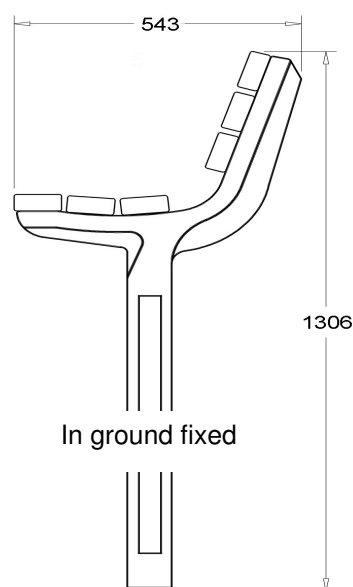

KIMBERLEY SEAT RECYCLED PLASTIC

Metal Art Limited
Street & Park Furniture

DESCRIPTION

Popular six slat seat manufactured from Replas recycled plastic. Optional fixing method and choice of lengths.

SLAT DIMENSIONS

Section - 40 x 90mm

- Length 1100mm (2 supports)
 1800mm (3 supports)
 3600mm (5 supports)
 other

SLAT COLOUR

- Green
 Grey
 Blue
 Brown

SUPPORT COLOUR

- Green
 Black

MOUNTING

- Free standing
 Surface fixed
 In ground fixed

Surface fixed

In ground fixed

Metal Art Ltd

51 Port Road, Seaview
Wellington, New Zealand
Ph +64 4 939-6666
Fax +64 4 939-6696
info@metalart.co.nz
www.metalart.co.nz