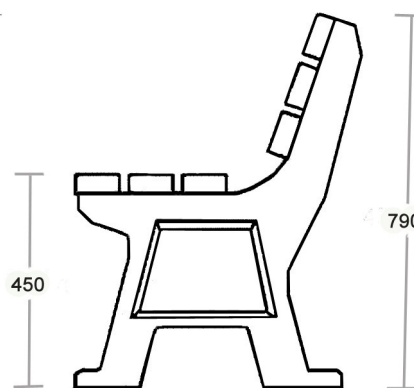

KIMBERLEY SEAT RECYCLED PLASTIC

Metal Art Limited
Street & Park Furniture

DESCRIPTION

Popular six slat seat manufactured from Replas recycled plastic. Optional fixing method and choice of lengths.

SLAT DIMENSIONS

Section - 40 x 90mm

- Length 1100mm (2 supports)
 1800mm (3 supports)
 3600mm (5 supports)
 other

SLAT COLOUR

- Green
 Grey
 Blue
 Brown

SUPPORT COLOUR

- Green
 Black

MOUNTING

- Free standing
 Surface fixed
 In ground fixed

Surface fixed

In ground fixed

Metal Art Ltd

51 Port Road, Seaview
Wellington, New Zealand
Ph +64 4 939-6666
Fax +64 4 939-6696
info@metalart.co.nz
www.metalart.co.nz